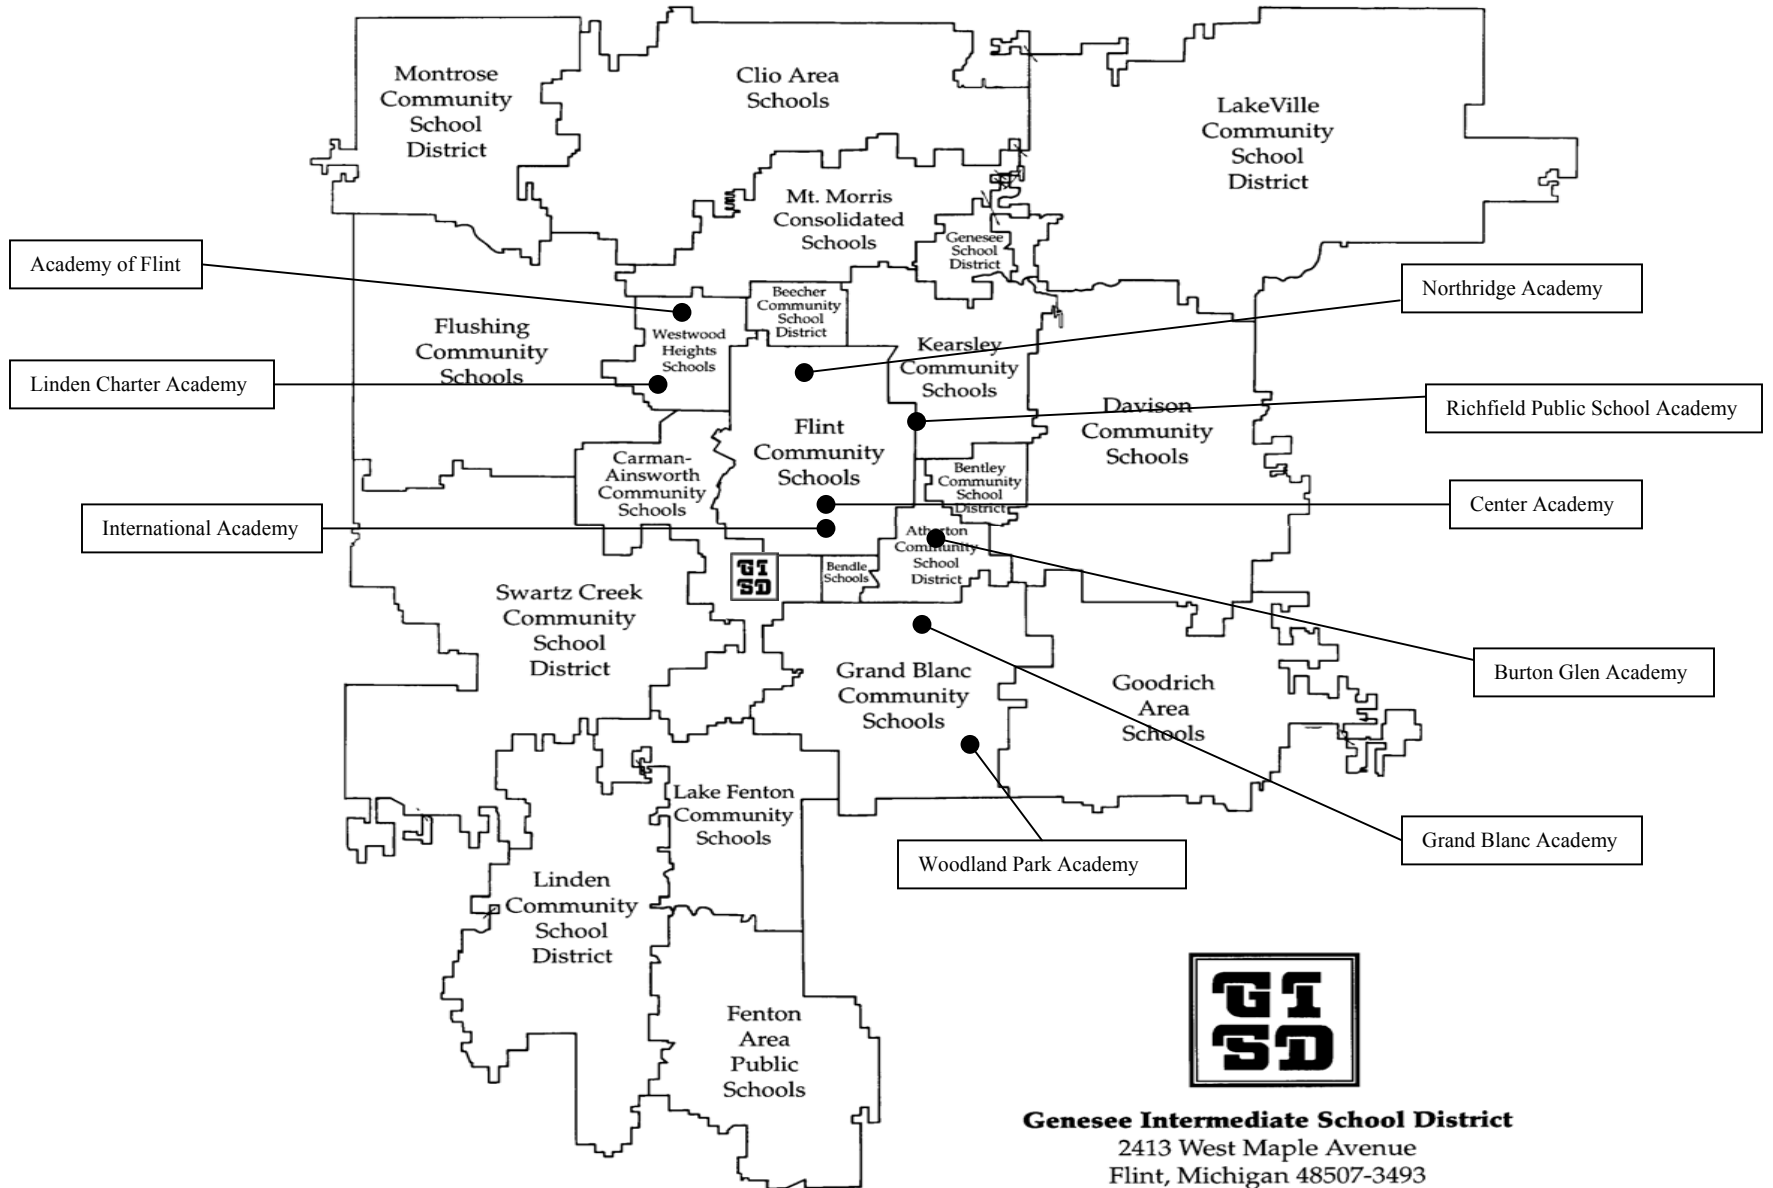

GENESEE COUNTY LOCAL SCHOOL DISTRICTS AND PUBLIC SCHOOL ACADEMIES