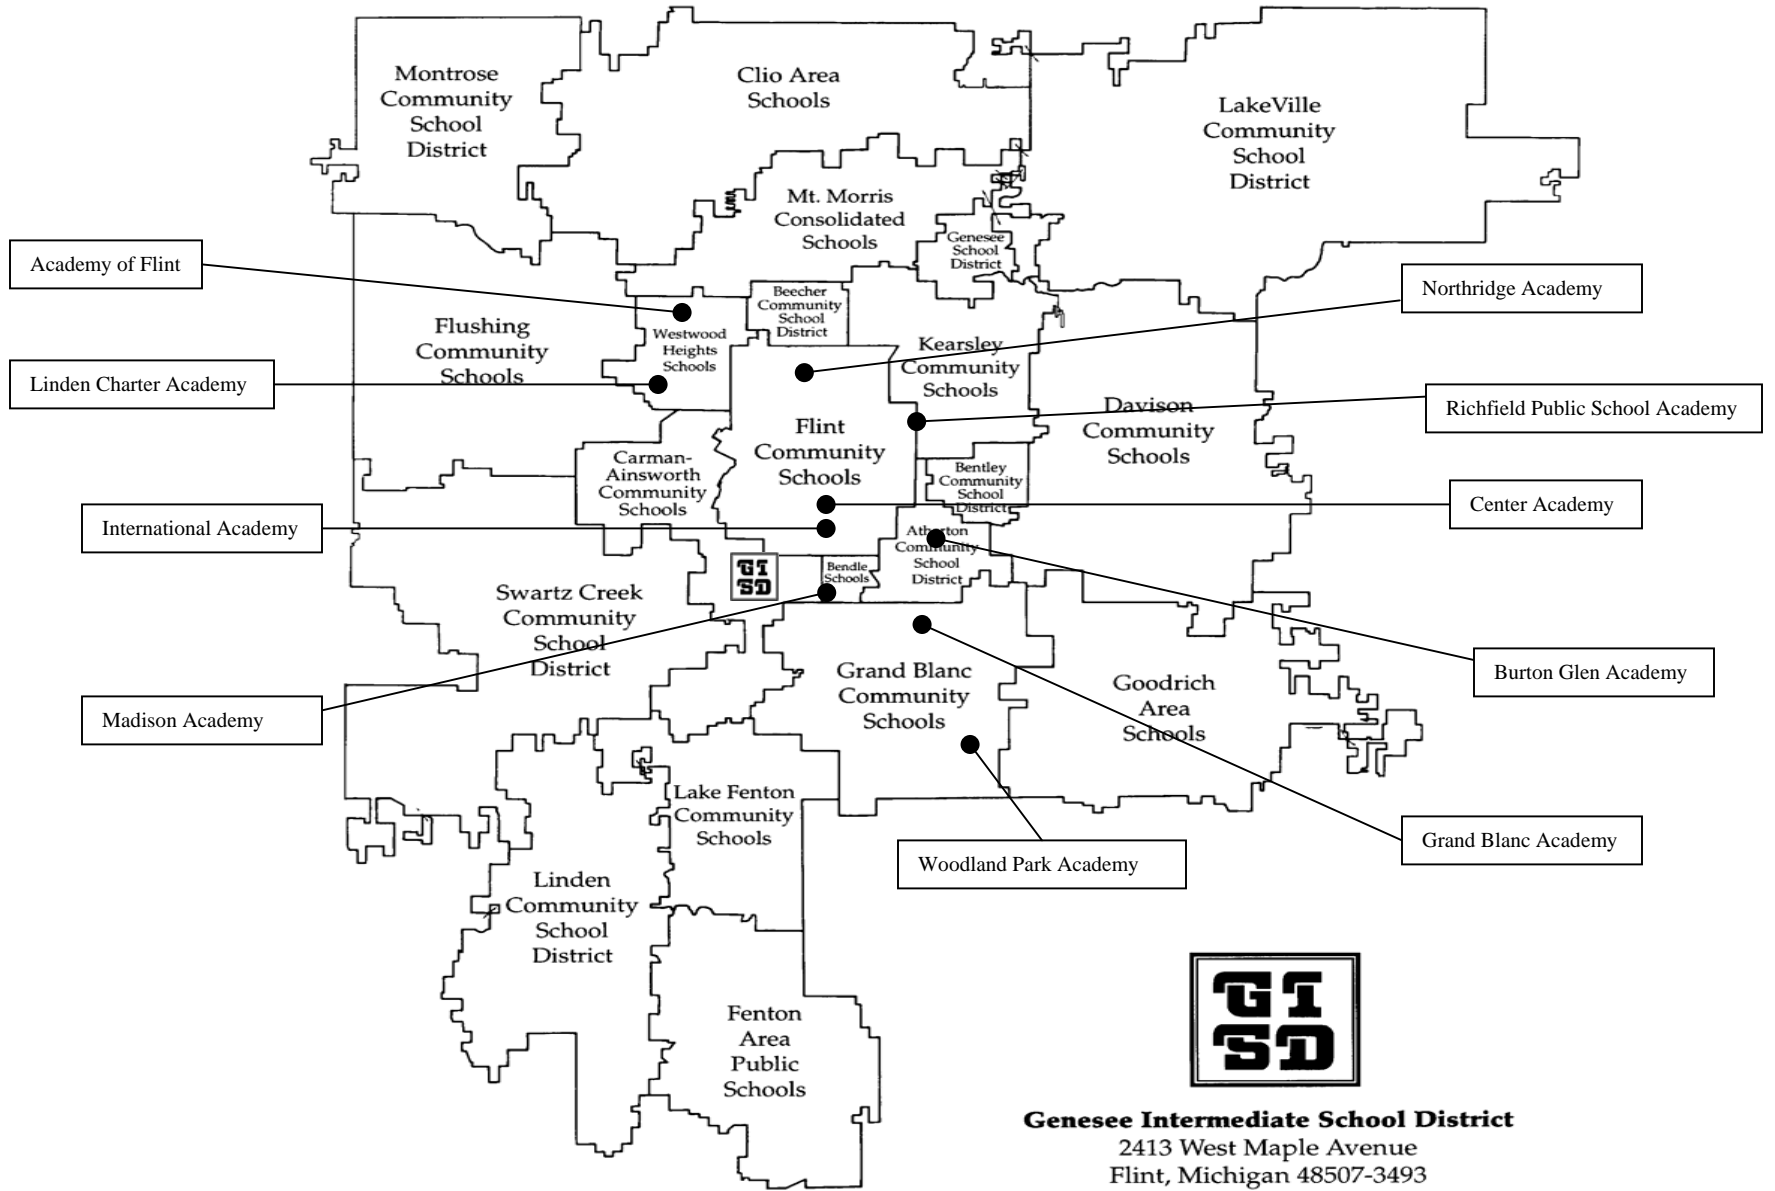

GENESEE COUNTY LOCAL SCHOOL DISTRICTS AND PUBLIC SCHOOL ACADEMIES