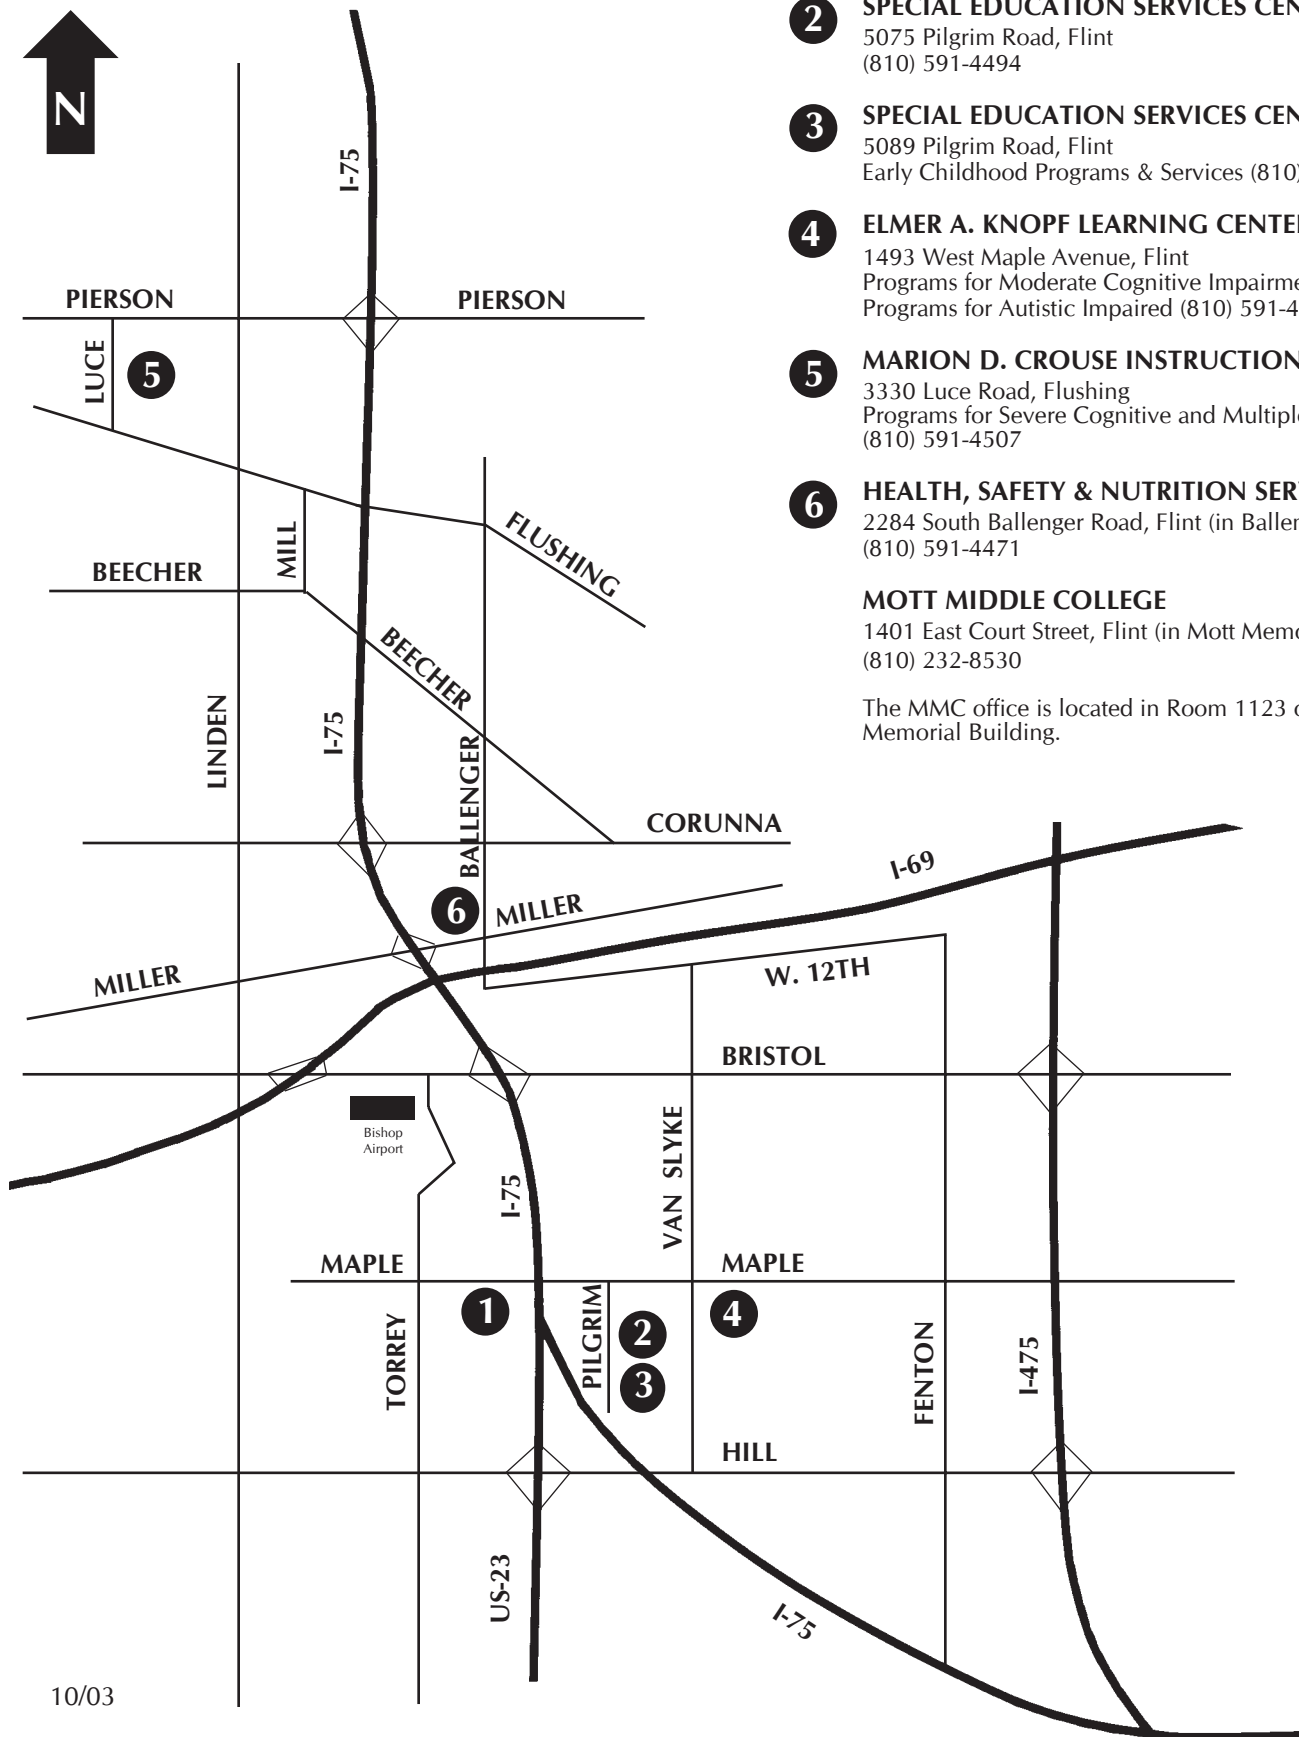

Genesee Intermediate School District

Map to GISD Buildings

- **1 ERWIN L. DAVIS EDUCATION CENTER**
  2413 West Maple Avenue, Flint
  (810) 591-4400
- **2 SPECIAL EDUCATION SERVICES CENTER – NORTH**
  5075 Pilgrim Road, Flint
  (810) 591-4494
- **3 SPECIAL EDUCATION SERVICES CENTER – SOUTH**
  5089 Pilgrim Road, Flint
  Early Childhood Programs & Services (810) 591-4883
- **4 ELMER A. KNOPF LEARNING CENTER**
  1493 West Maple Avenue, Flint
  Programs for Moderate Cognitive Impairments (810) 591-4489
  Programs for Autistic Impaired (810) 591-4485
- **5 MARION D. CROUSE INSTRUCTIONAL CENTER**
  3330 Luce Road, Flushing
  Programs for Severe Cognitive and Multiple Impairments
  (810) 591-4507
- **6 HEALTH, SAFETY & NUTRITION SERVICES**
  2284 South Ballenger Road, Flint (in Ballenger Point)
  (810) 591-4471

MOTT MIDDLE COLLEGE

1401 East Court Street, Flint (in Mott Memorial Building)
(810) 232-8530

The MMC office is located in Room 1123 of the Mott Memorial Building.