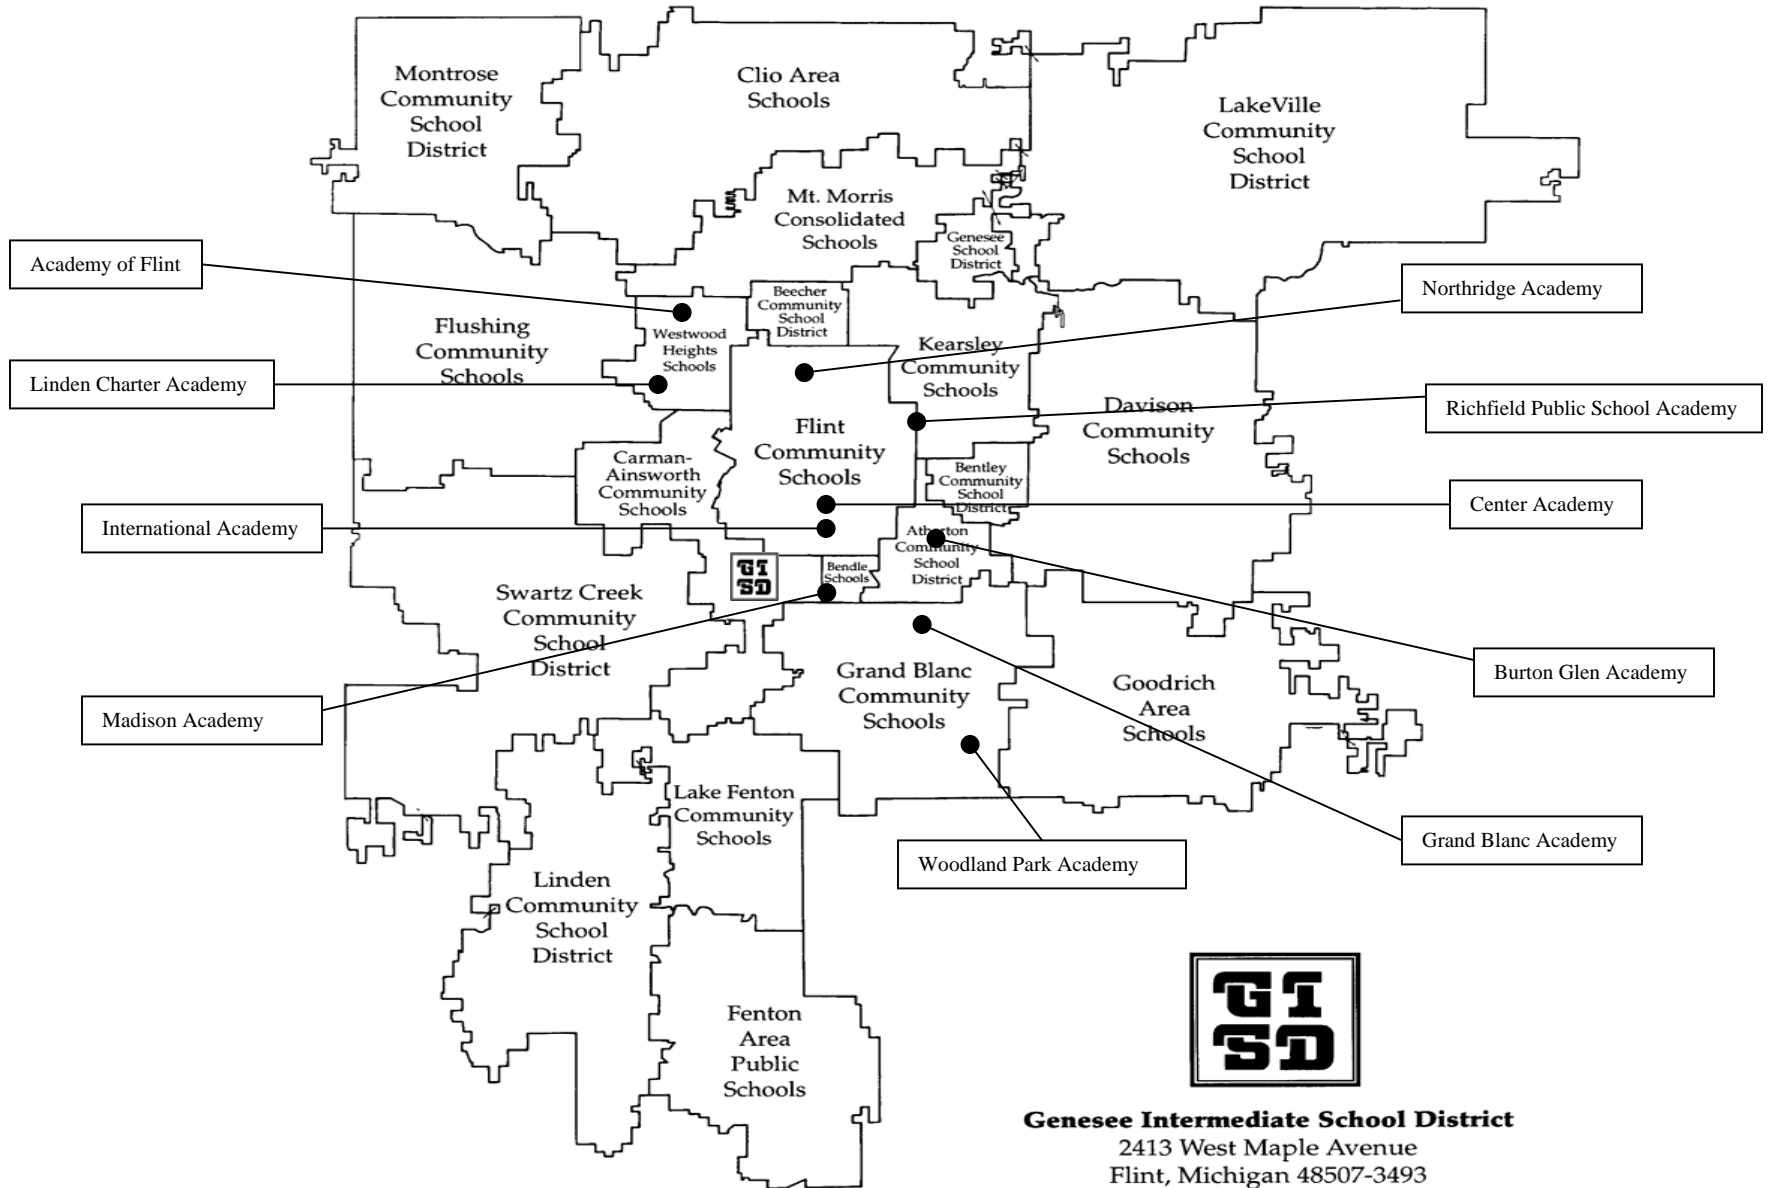

GENESEE COUNTY LOCAL SCHOOL DISTRICTS AND PUBLIC SCHOOL ACADEMIES