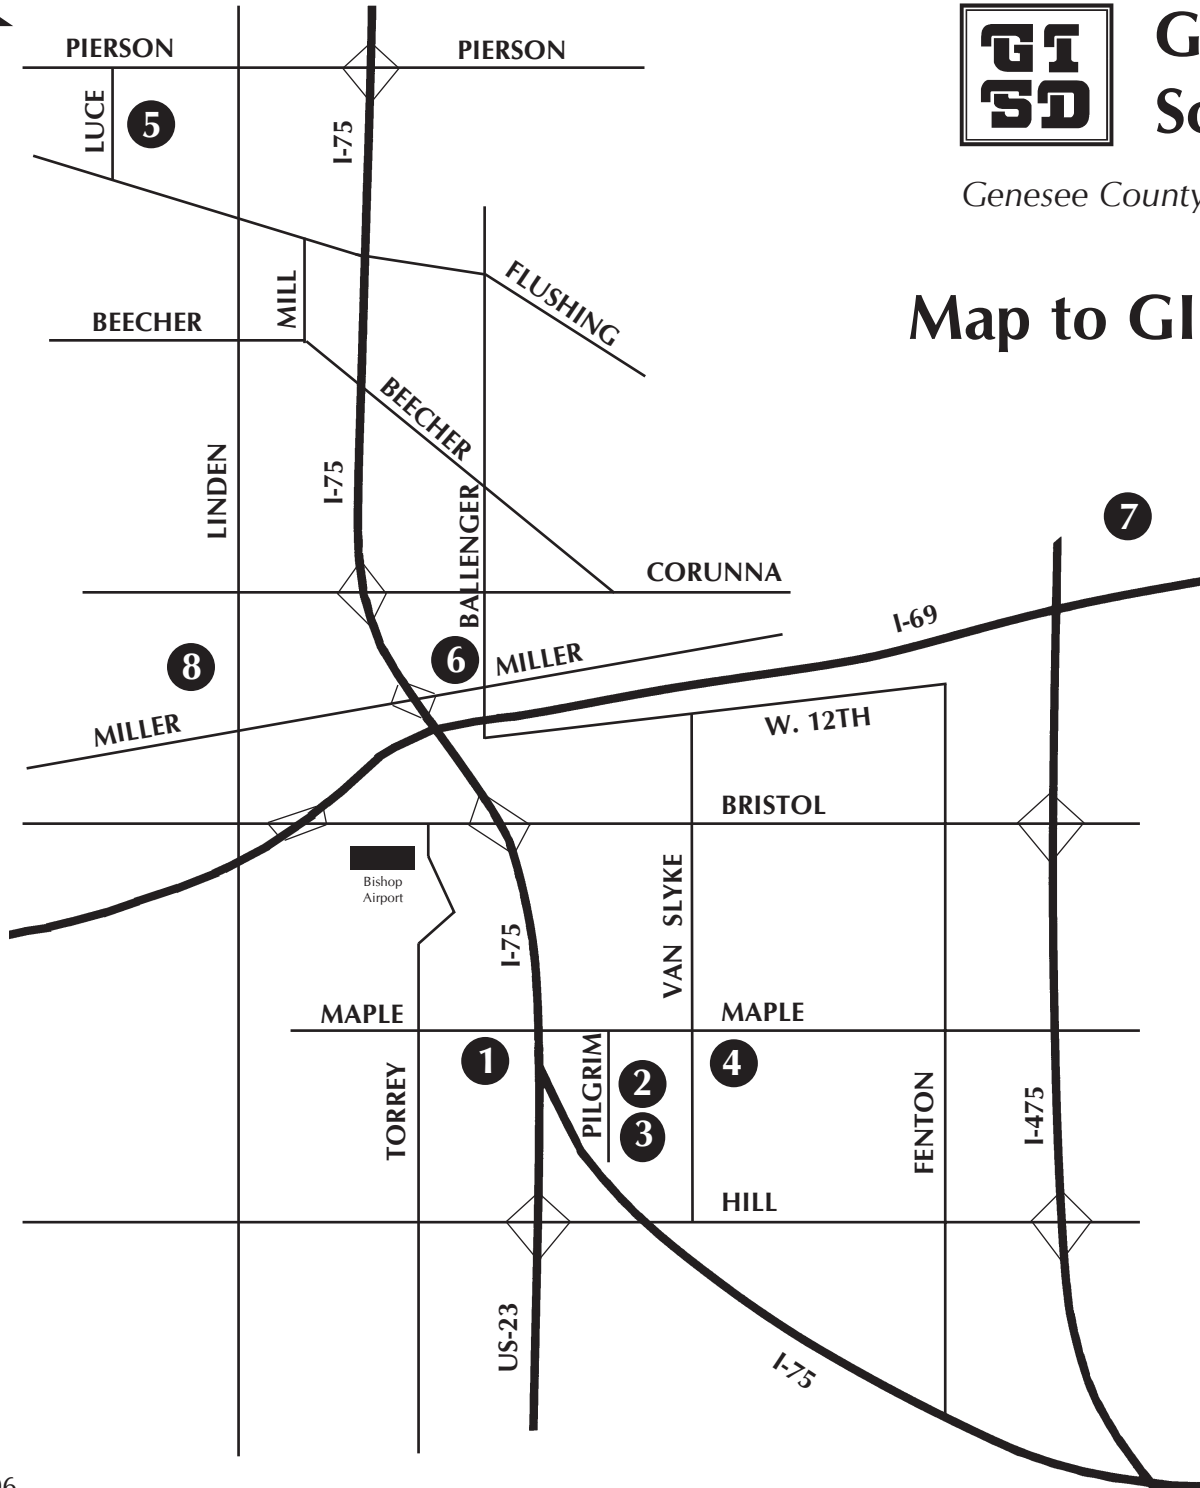

1. **ERWIN L. DAVIS EDUCATION CENTER**
2413 West Maple Avenue, Flint
(810) 591-4400
2. **SPECIAL EDUCATION SERVICES CENTER – NORTH**
5075 Pilgrim Road, Flint
(810) 591-4494
3. **EARLY CHILDHOOD PROGRAMS AND SERVICES**
Special Education Services Center - South
5089 Pilgrim Road, Flint
(810) 591-4883
4. **ELMER A. KNOPF LEARNING CENTER**
1493 West Maple Avenue, Flint
Programs for Moderate Cognitive Impairments (810) 591-4489
Programs for Autism Spectrum Disorders (810) 591-4485
5. **MARION D. CROUSE INSTRUCTIONAL CENTER**
3330 Luce Road, Flushing
Programs for Severe Cognitive and Multiple Impairments
(810) 591-4507
6. **HEALTH, SAFETY AND NUTRITION SERVICES**
2284 South Ballenger Road, Flint (in Ballenger Point)
(810) 591-4471
7. **MOTT MIDDLE COLLEGE**
1401 East Court Street, Flint (Mott Memorial Building - Rm. 1102)
(810) 232-8530
8. **TRANSITION CENTER (Opening July 2007)**
3136 South Linden Road, Flint
9. **LIGON OUTDOOR CENTER**
5230 East Farrand Road, Clio (On Farrand, East of Belsay)
(810) 591-4200