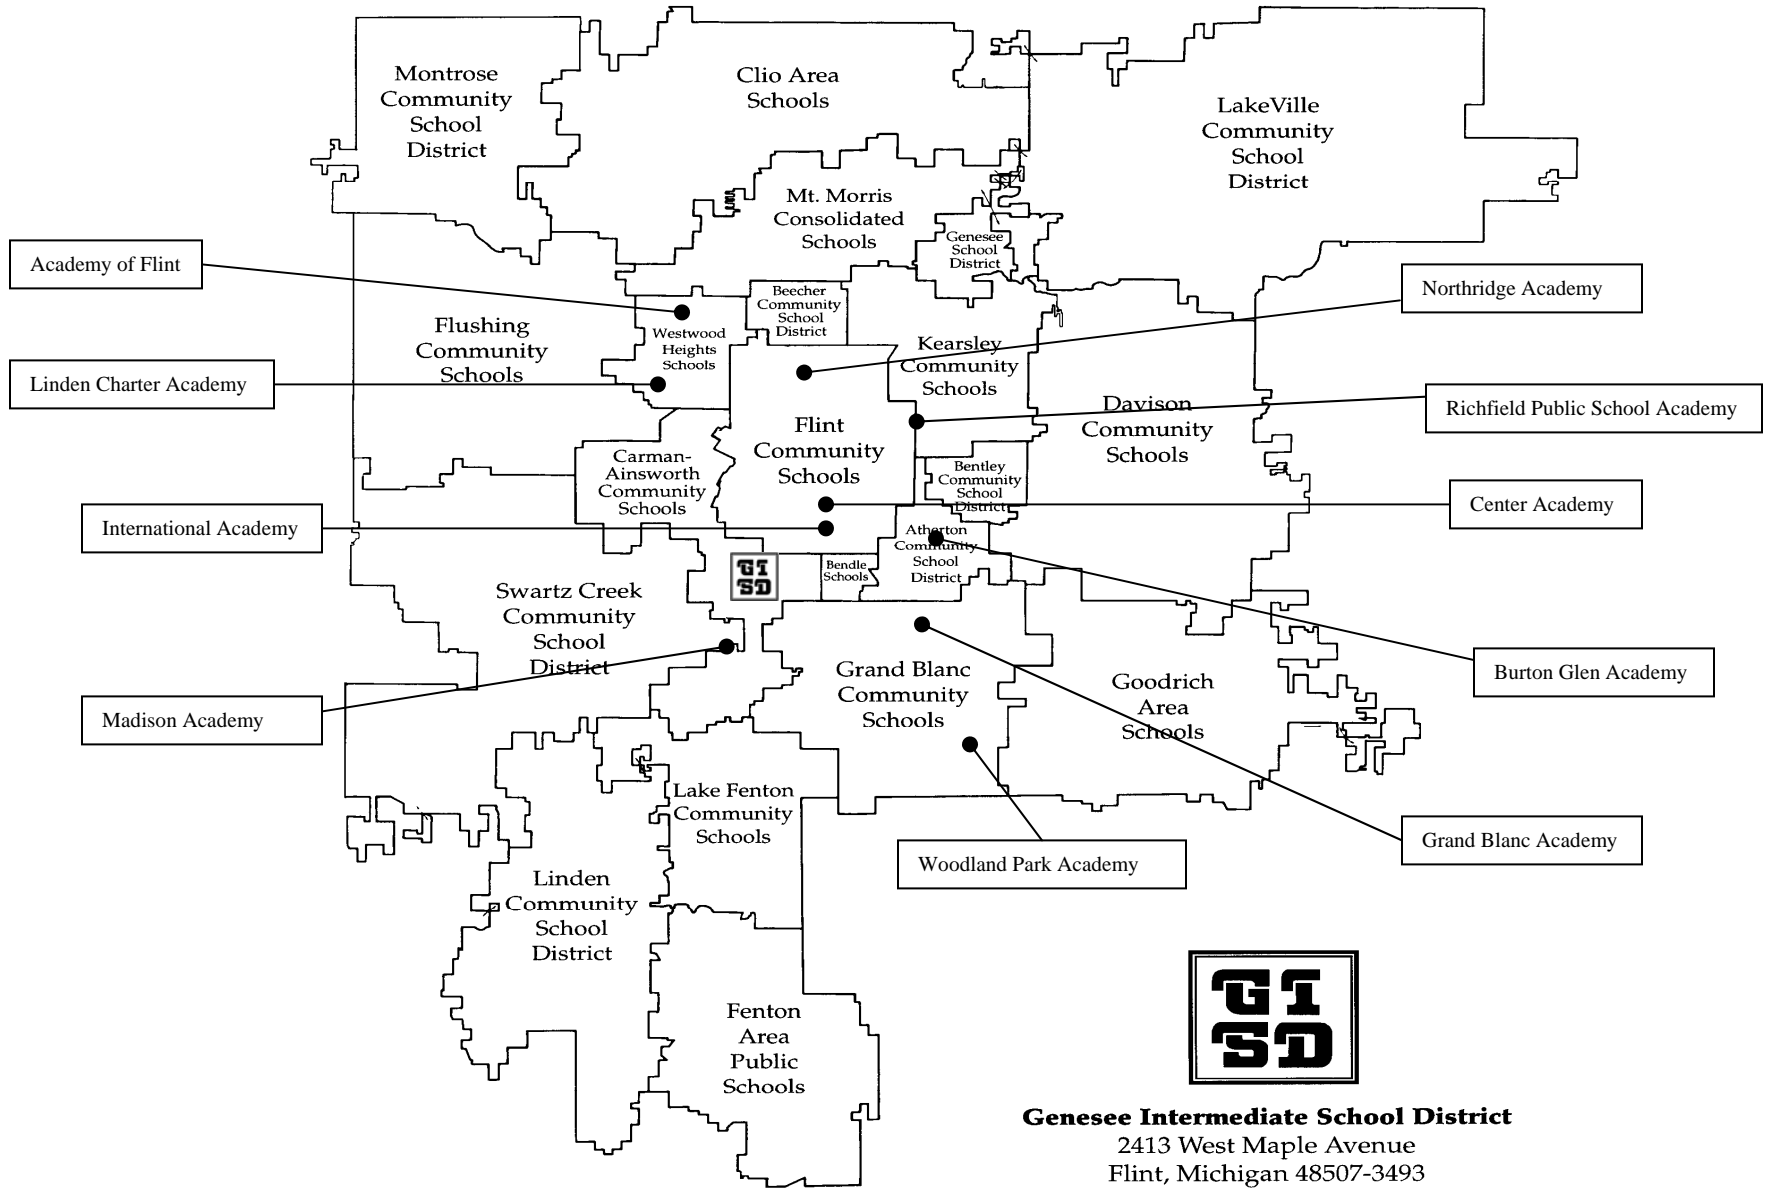

GENESEE COUNTY LOCAL SCHOOL DISTRICTS AND PUBLIC SCHOOL ACADEMIES