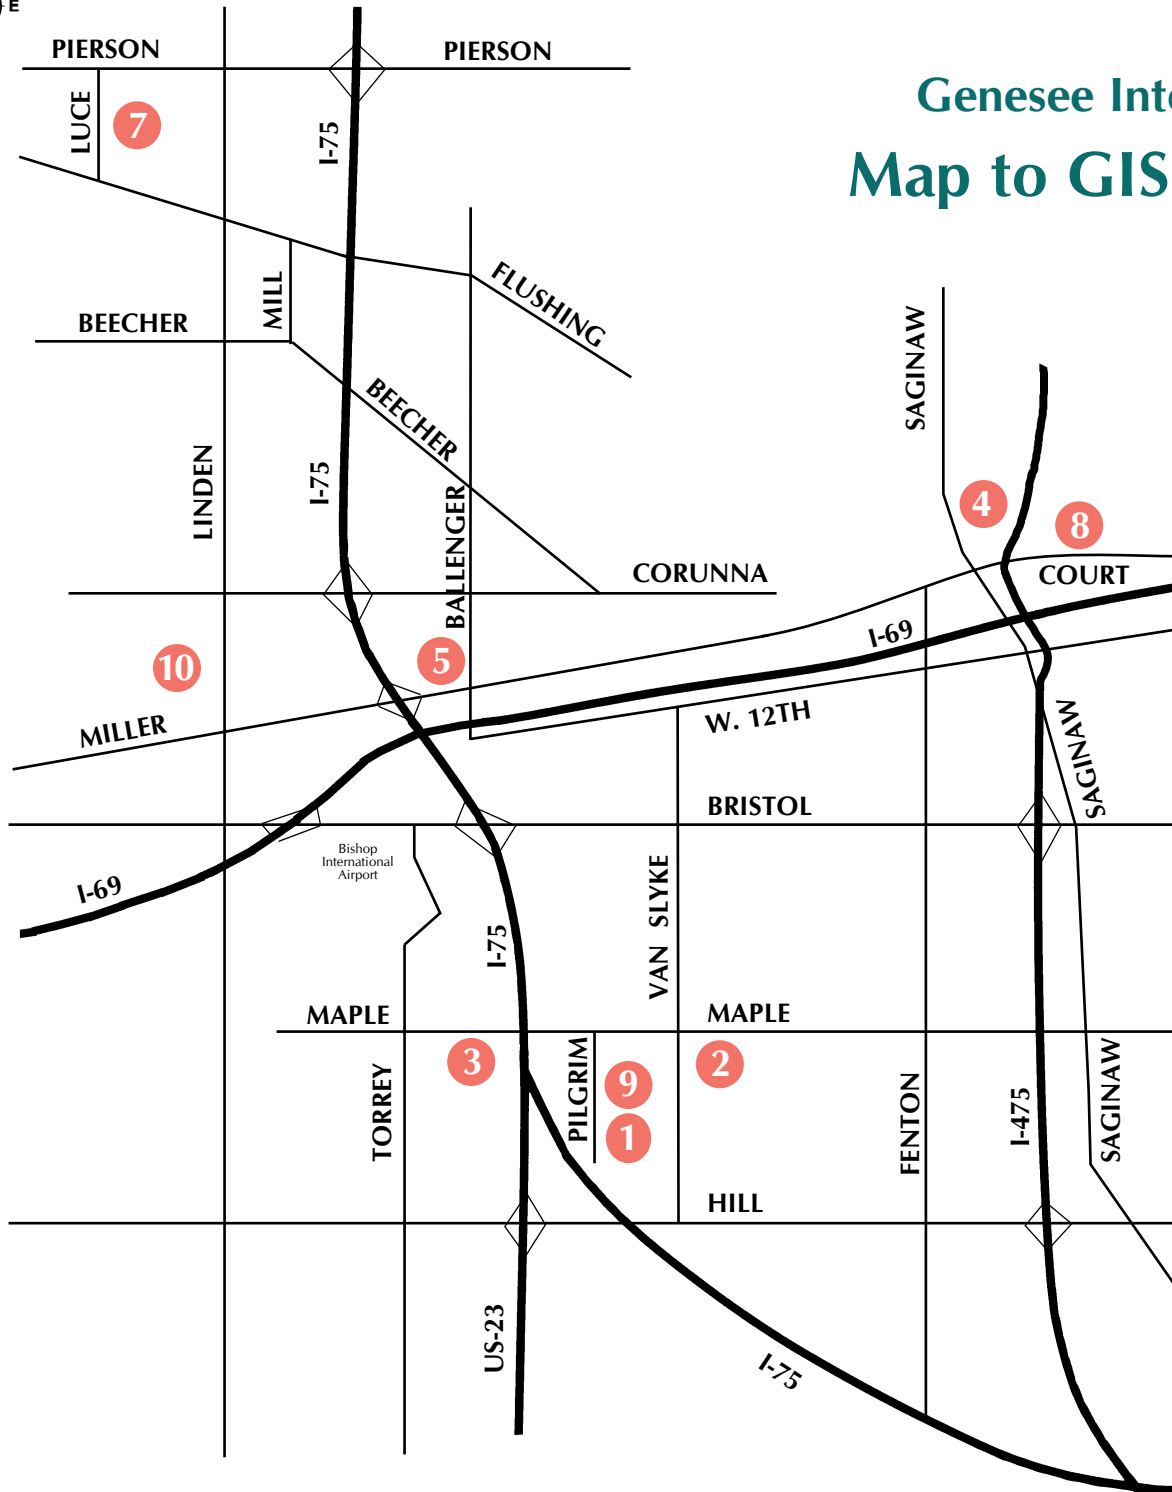

*PSA – Public Service Announcement

GENESEE COUNTY LOCAL SCHOOL DISTRICTS AND PUBLIC SCHOOL ACADEMIES

Genesee Intermediate School District Map to GISD Buildings/Programs

- 1. EARLY CHILDHOOD PROGRAMS AND SERVICES**
Special Education Services Center - South
5089 Pilgrim Road, Flint
(810) 591-4883
- 2. ELMER A. KNOPF LEARNING CENTER**
1493 West Maple Avenue, Flint
Programs for Moderate Cognitive Impairments (810) 591-4489
Programs for Autism Spectrum Disorders (810) 591-4485
- 3. ERWIN L. DAVIS EDUCATION CENTER**
2413 West Maple Avenue, Flint
(810) 591-4400
- 4. GENESEE EARLY COLLEGE**
509 North Harrison Street, Flint
(Located in UM-Flint's William S. White Building)
(810) 591-0552
- 5. HEALTH, SAFETY AND NUTRITION SERVICES**
2284 South Ballenger Road, Flint (in Ballenger Point)
(810) 591-4471
- 6. LIGON OUTDOOR CENTER** (does not appear on map)
5230 East Farrand Road, Clio (On Farrand, East of Belsay)
(810) 591-4200
- 7. MARION D. CROUSE INSTRUCTIONAL CENTER**
3330 Luce Road, Flushing
Programs for Severe Cognitive and Multiple Impairments
(810) 591-4507
- 8. MOTT MIDDLE COLLEGE**
1401 East Court Street, Flint
(Located in Mott CC's Mott Memorial Building - Room 1102)
(810) 232-8530
- 9. SPECIAL EDUCATION SERVICES CENTER-NORTH**
5075 Pilgrim Road, Flint
(810) 591-4494
- 10. TRANSITION CENTER**
3136 South Linden Road, Flint
(810) 591-0552