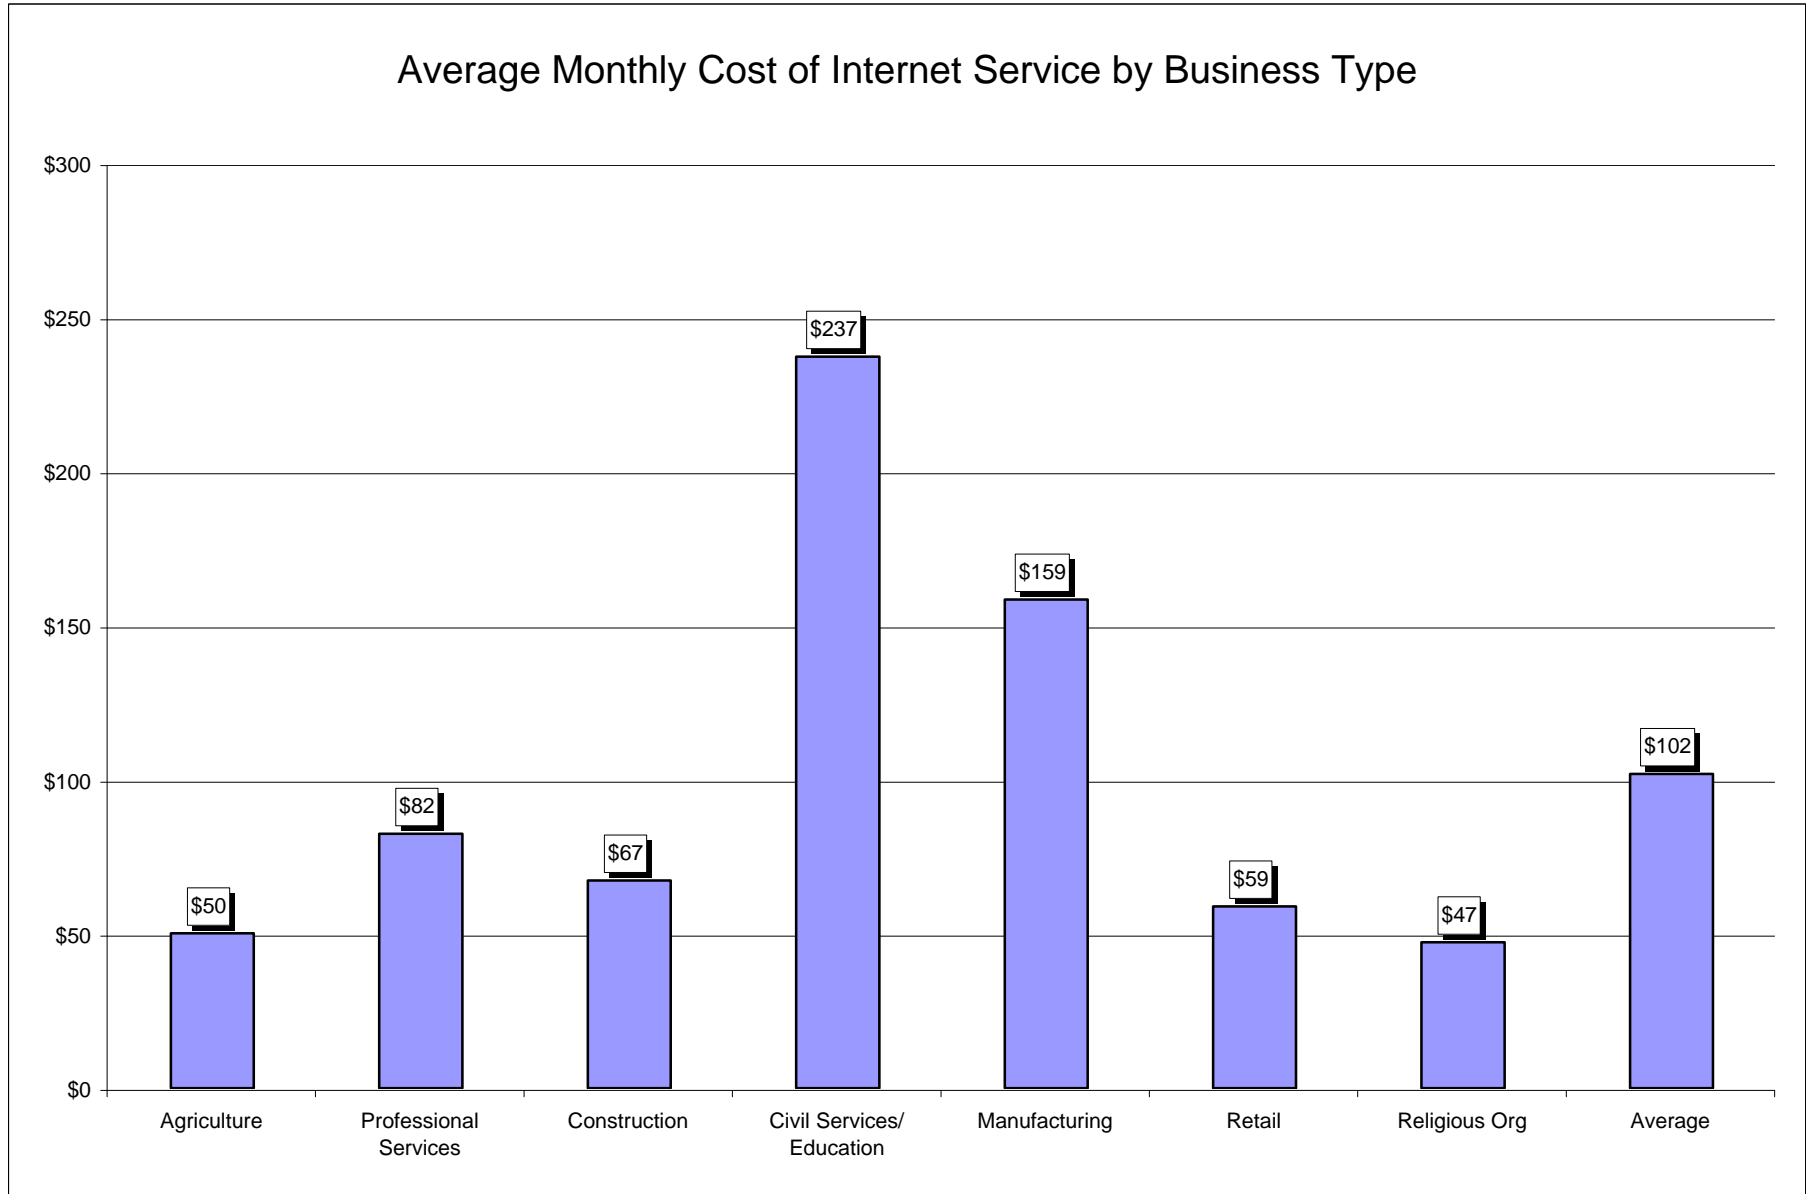

APPENDIX A.i.

Business Cross Tabulations

Downstate LinkMichigan Aggregate Data

Website Host Location By Business Type								
	Agriculture	Professional Services	Construction	Civil Services/ Education	Manufacturing	Retail	Religious Org	Total
	Col %	Col %	Col %	Col %	Col %	Col %	Col %	Col %
At this facility	48%	22%	29%	34%	30%	25%	28%	27%
At another facility in the county	10%	14%	15%	31%	14%	15%	29%	18%
At another facility in Michigan	14%	25%	11%	16%	19%	17%	5%	19%
At another facility outside of Michigan	21%	28%	18%	8%	28%	30%	21%	24%
Don't know	7%	11%	27%	12%	9%	14%	17%	13%