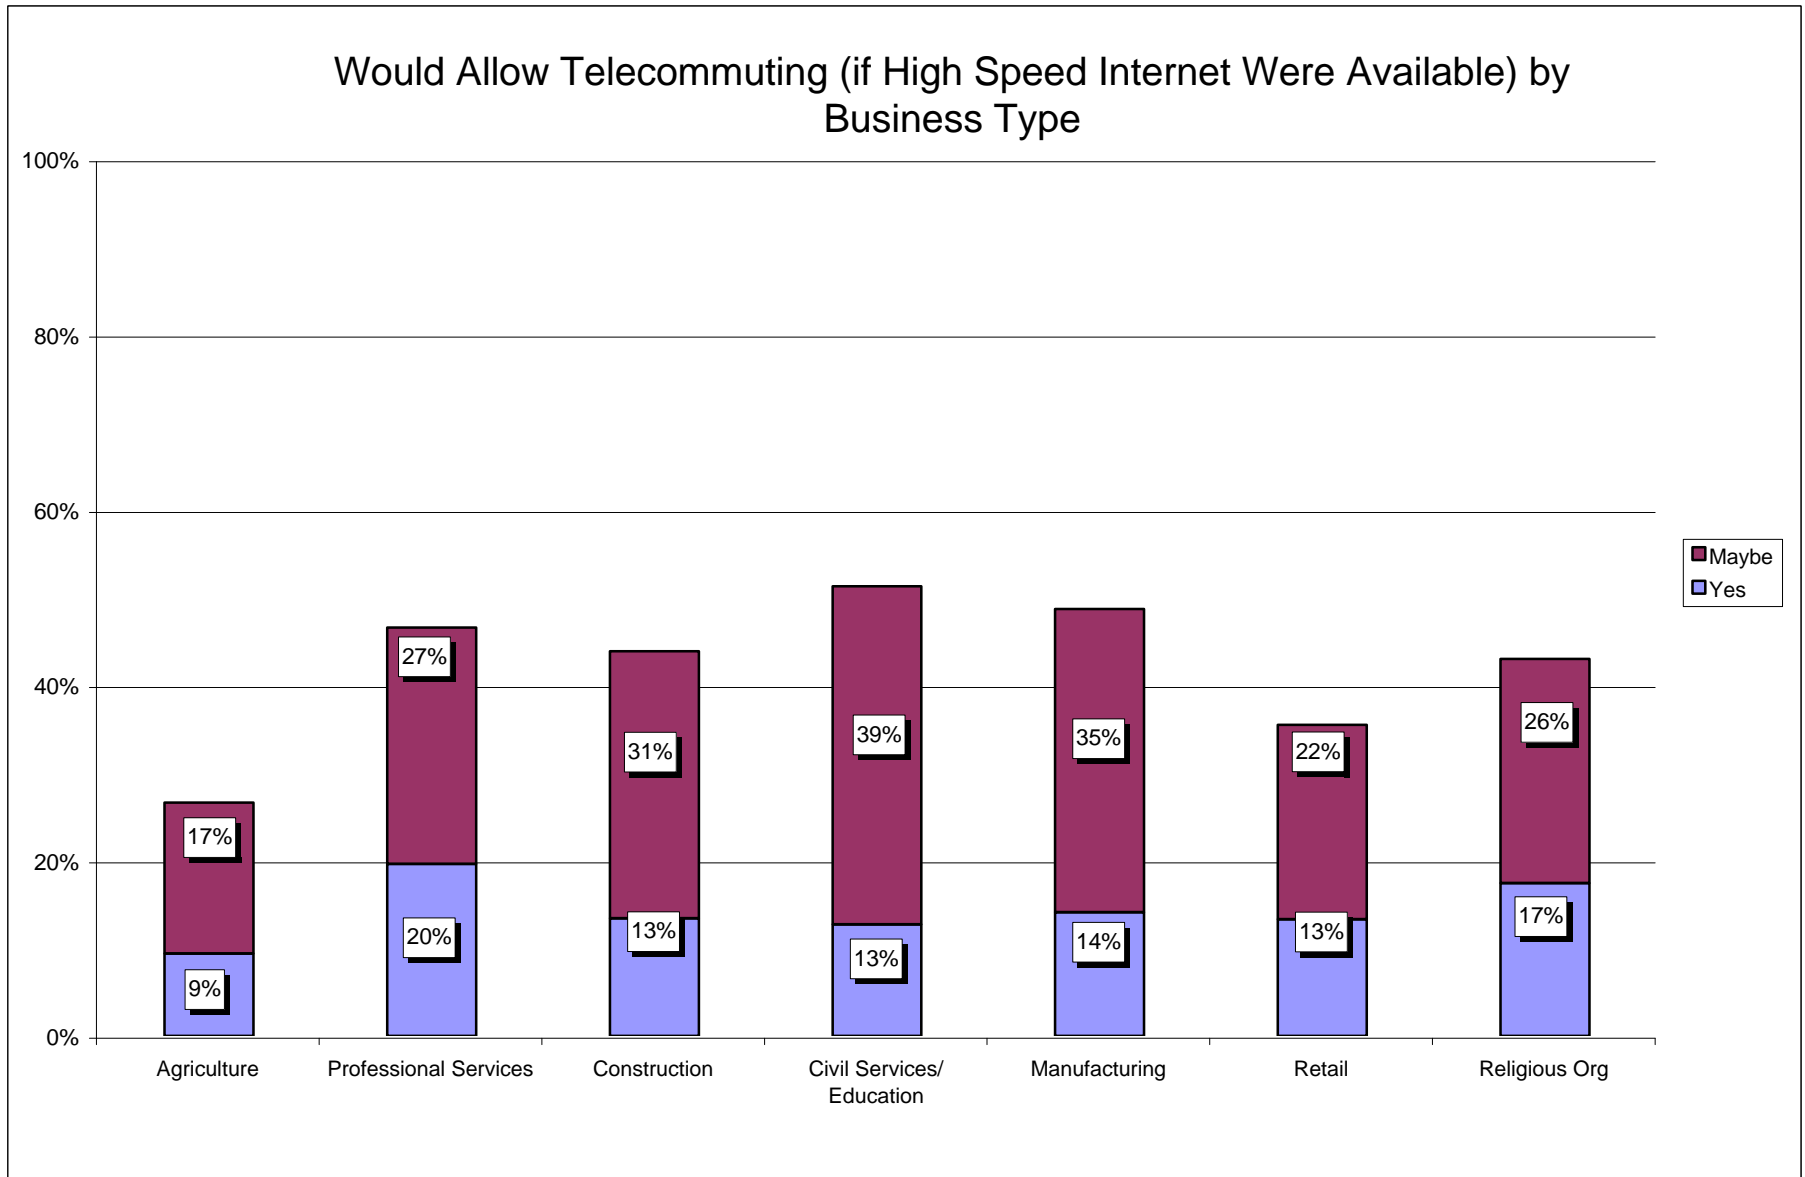

APPENDIX A.i.

Business Cross Tabulations

Downstate LinkMichigan Aggregate Data

Website Host Location By Business Type								
	Agriculture	Professional Services	Construction	Civil Services/ Education	Manufacturing	Retail	Religious Org	Total
	Col %	Col %	Col %	Col %	Col %	Col %	Col %	Col %
At this facility	48%	22%	29%	34%	30%	25%	28%	27%
At another facility in the county	10%	14%	15%	31%	14%	15%	29%	18%
At another facility in Michigan	14%	25%	11%	16%	19%	17%	5%	19%
At another facility outside of Michigan	21%	28%	18%	8%	28%	30%	21%	24%
Don't know	7%	11%	27%	12%	9%	14%	17%	13%