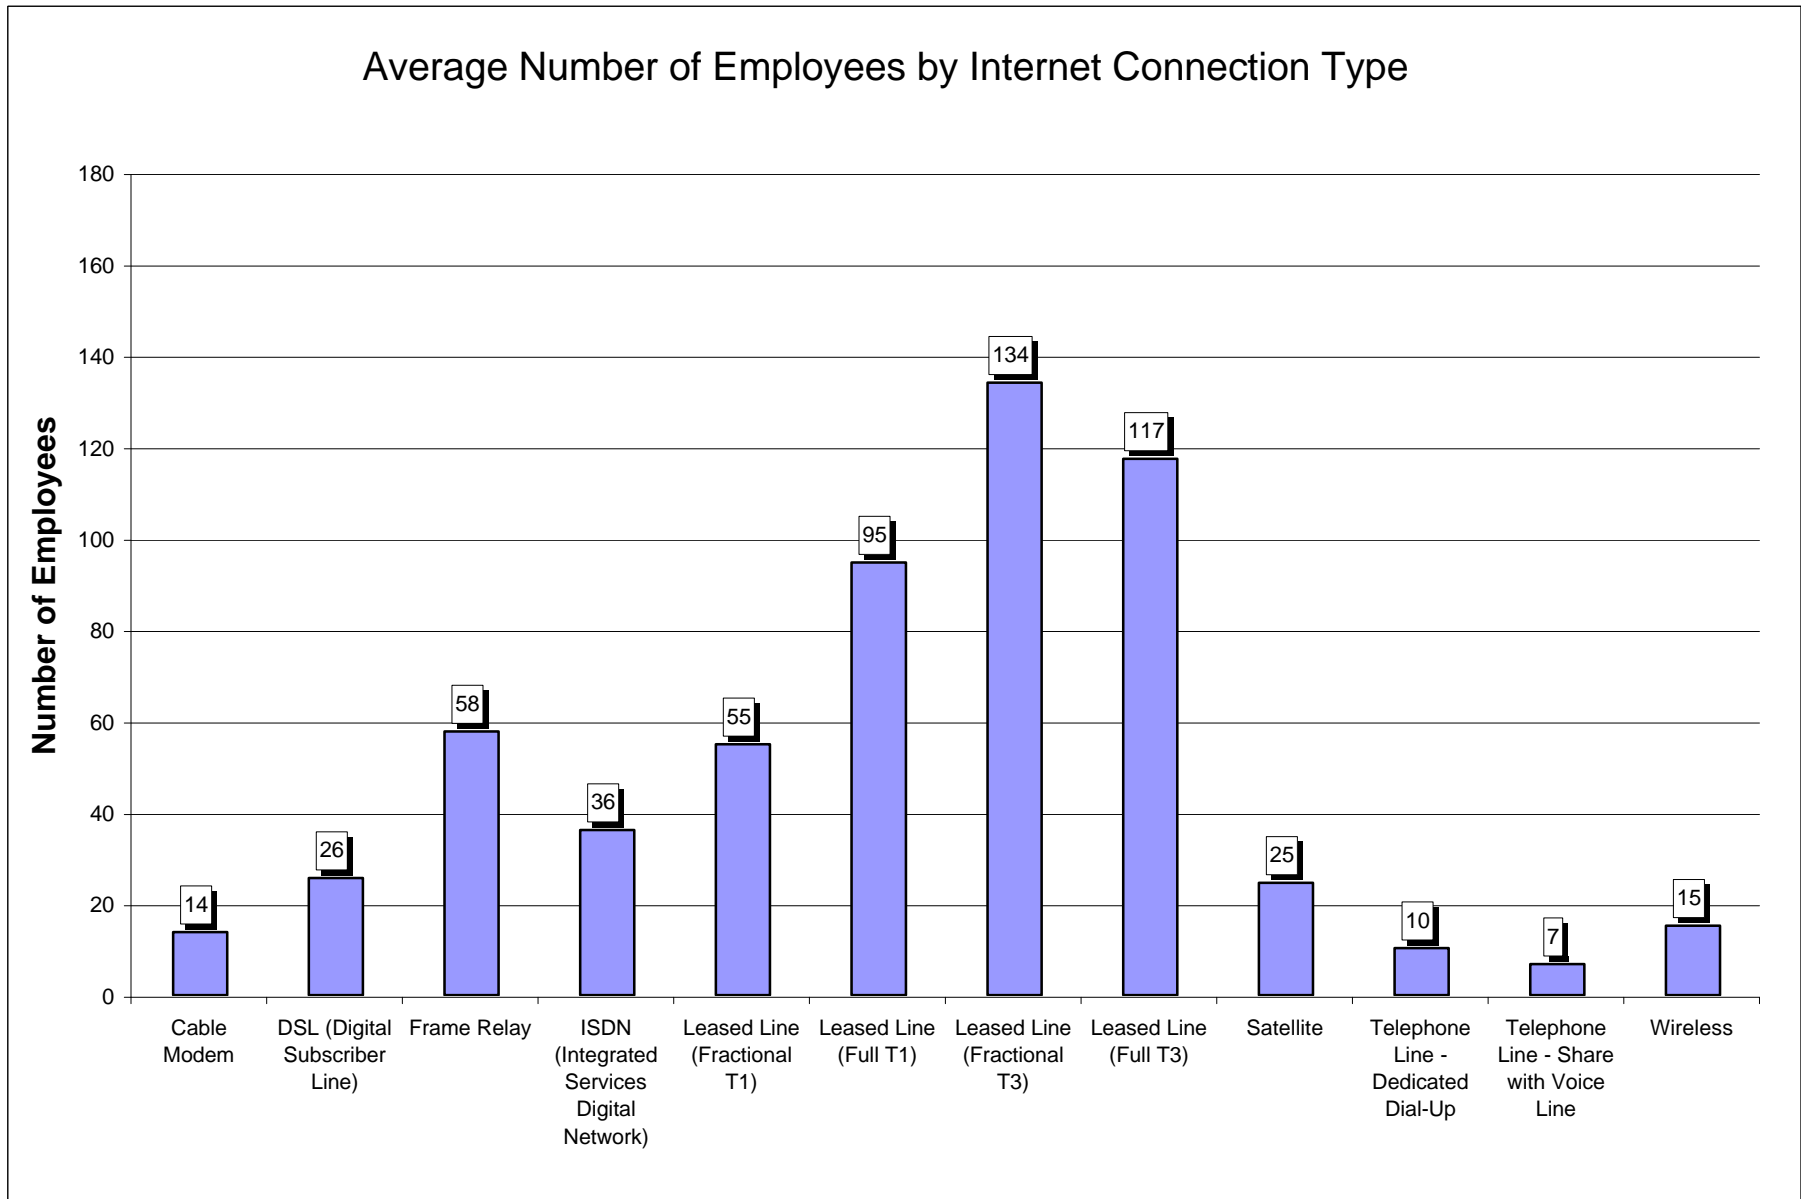

APPENDIX A.i.

Business Cross Tabulations

Downstate LinkMichigan Aggregate Data

Website Host Location By Business Type								
	Agriculture	Professional Services	Construction	Civil Services/ Education	Manufacturing	Retail	Religious Org	Total
	Col %	Col %	Col %	Col %	Col %	Col %	Col %	Col %
At this facility	48%	22%	29%	34%	30%	25%	28%	27%
At another facility in the county	10%	14%	15%	31%	14%	15%	29%	18%
At another facility in Michigan	14%	25%	11%	16%	19%	17%	5%	19%
At another facility outside of Michigan	21%	28%	18%	8%	28%	30%	21%	24%
Don't know	7%	11%	27%	12%	9%	14%	17%	13%