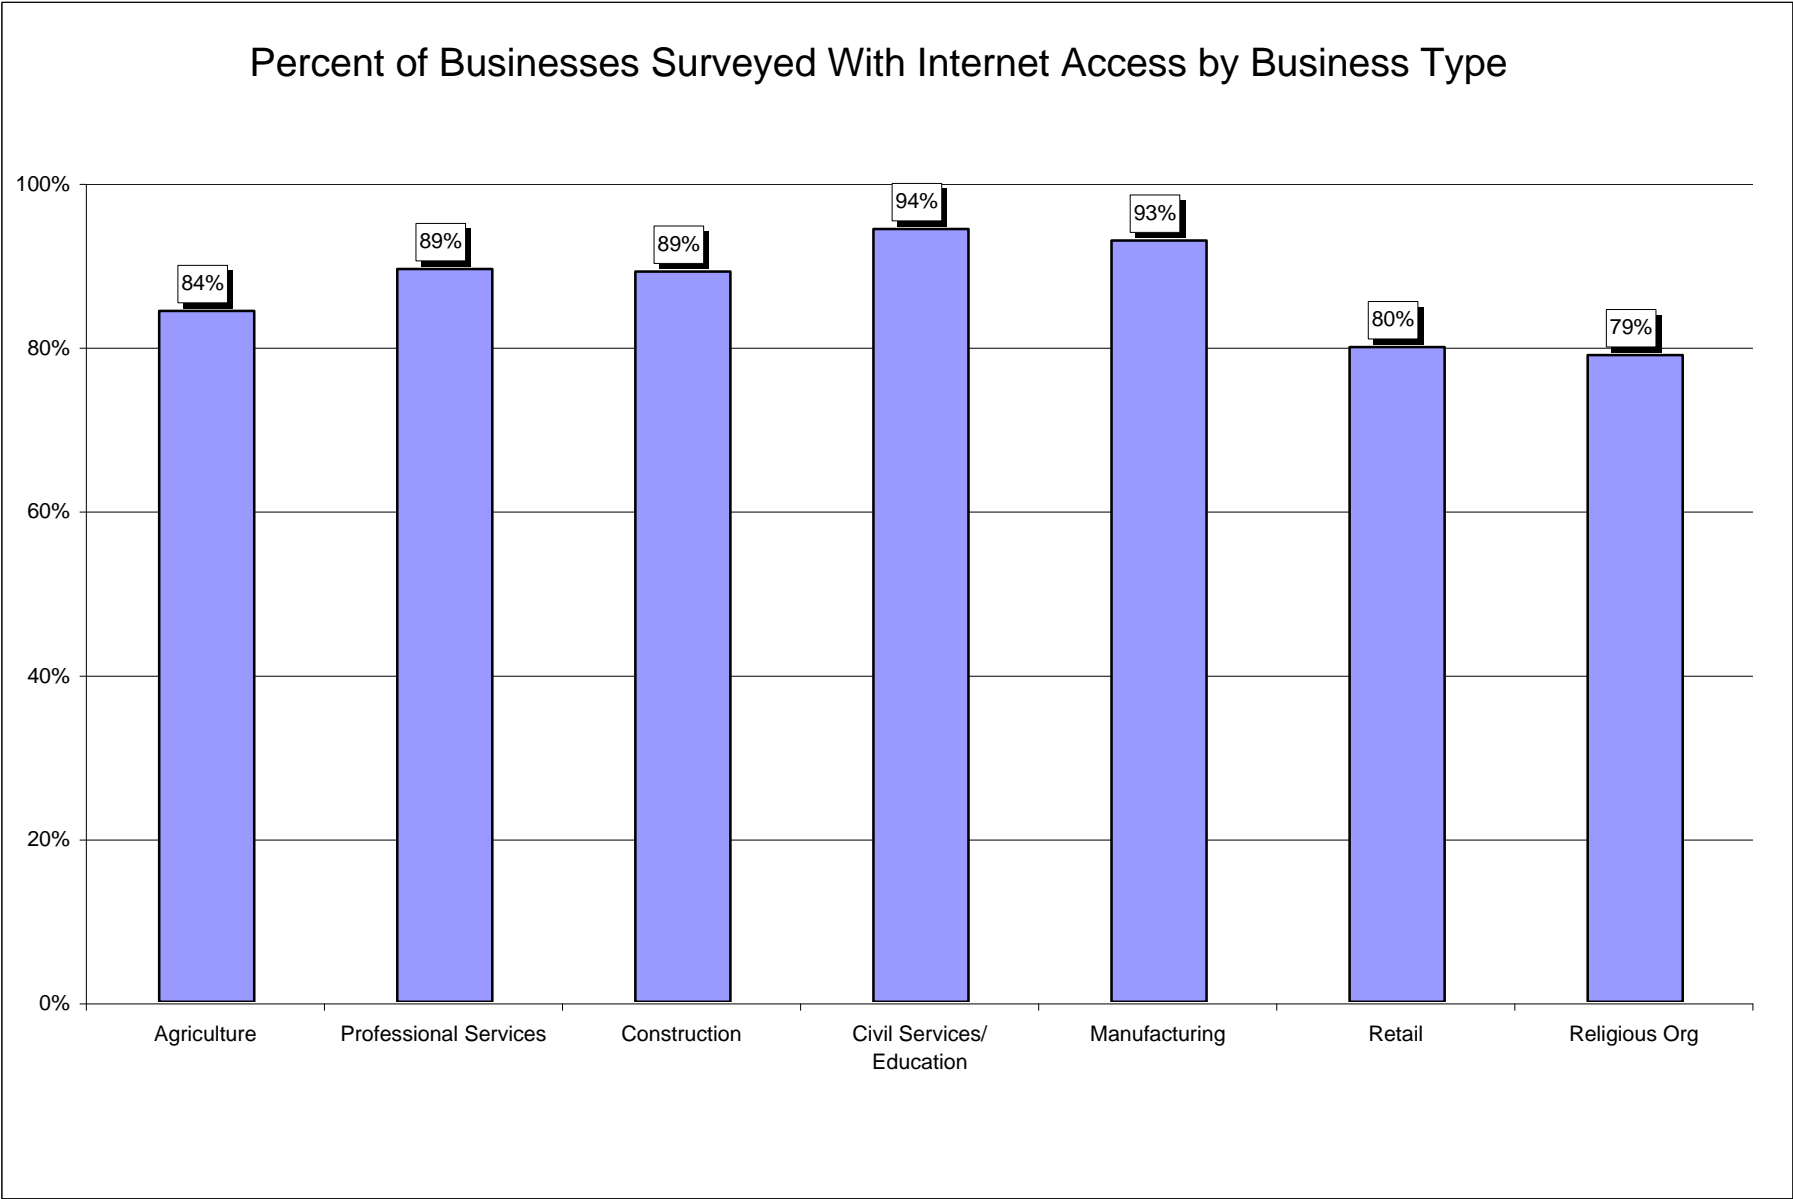

APPENDIX A.i.

Business Cross Tabulations

Downstate LinkMichigan Aggregate Data

Website Host Location By Business Type								
	Agriculture	Professional Services	Construction	Civil Services/ Education	Manufacturing	Retail	Religious Org	Total
	Col %	Col %	Col %	Col %	Col %	Col %	Col %	Col %
At this facility	48%	22%	29%	34%	30%	25%	28%	27%
At another facility in the county	10%	14%	15%	31%	14%	15%	29%	18%
At another facility in Michigan	14%	25%	11%	16%	19%	17%	5%	19%
At another facility outside of Michigan	21%	28%	18%	8%	28%	30%	21%	24%
Don't know	7%	11%	27%	12%	9%	14%	17%	13%